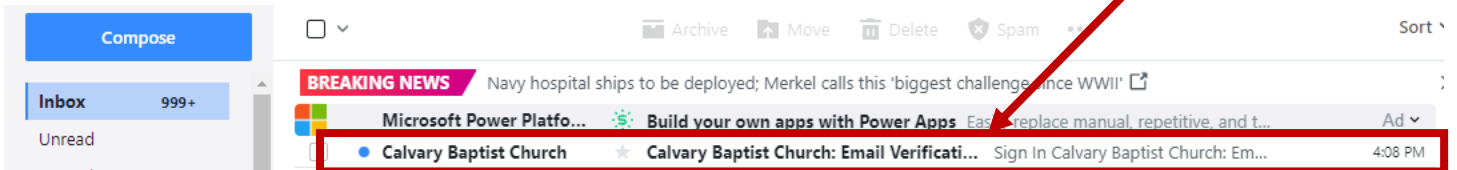

Register

Signing Up for Realm Connect Access

**This message will display.
Return to your email Inbox.**

**Please check
your email.**

We are sending you instructions to activate
your account.

Copyright © 2020 ACS Technologies. All Rights Reserved.

Signing Up for Realm Connect Access

Locate and open the message from Calvary Baptist Church, with the subject line of "Calvary Baptist Church: Email Verification."

Click the link to verify your email address.