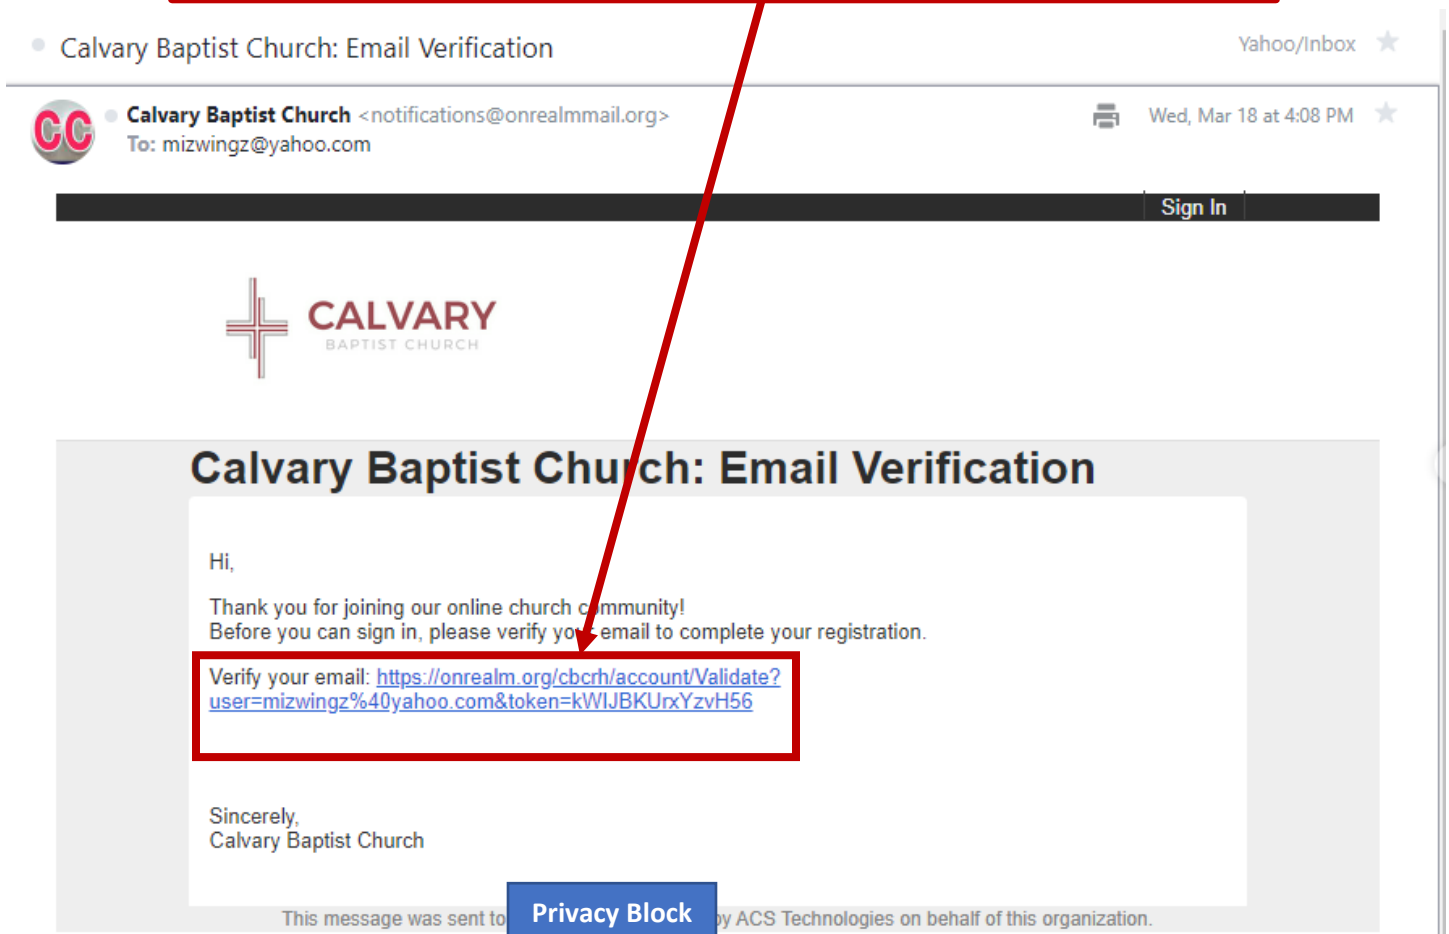

Register

Signing Up for Realm Connect Access

**This message will display.
Return to your email Inbox.**

**Please check
your email.**

We are sending you instructions to activate
your account.

Copyright © 2020 ACS Technologies. All Rights Reserved.

Signing Up for Realm Connect Access

Locate and open the message from Calvary Baptist Church, with the subject line of "Calvary Baptist Church: Email Verification."

Click the link to verify your email address.