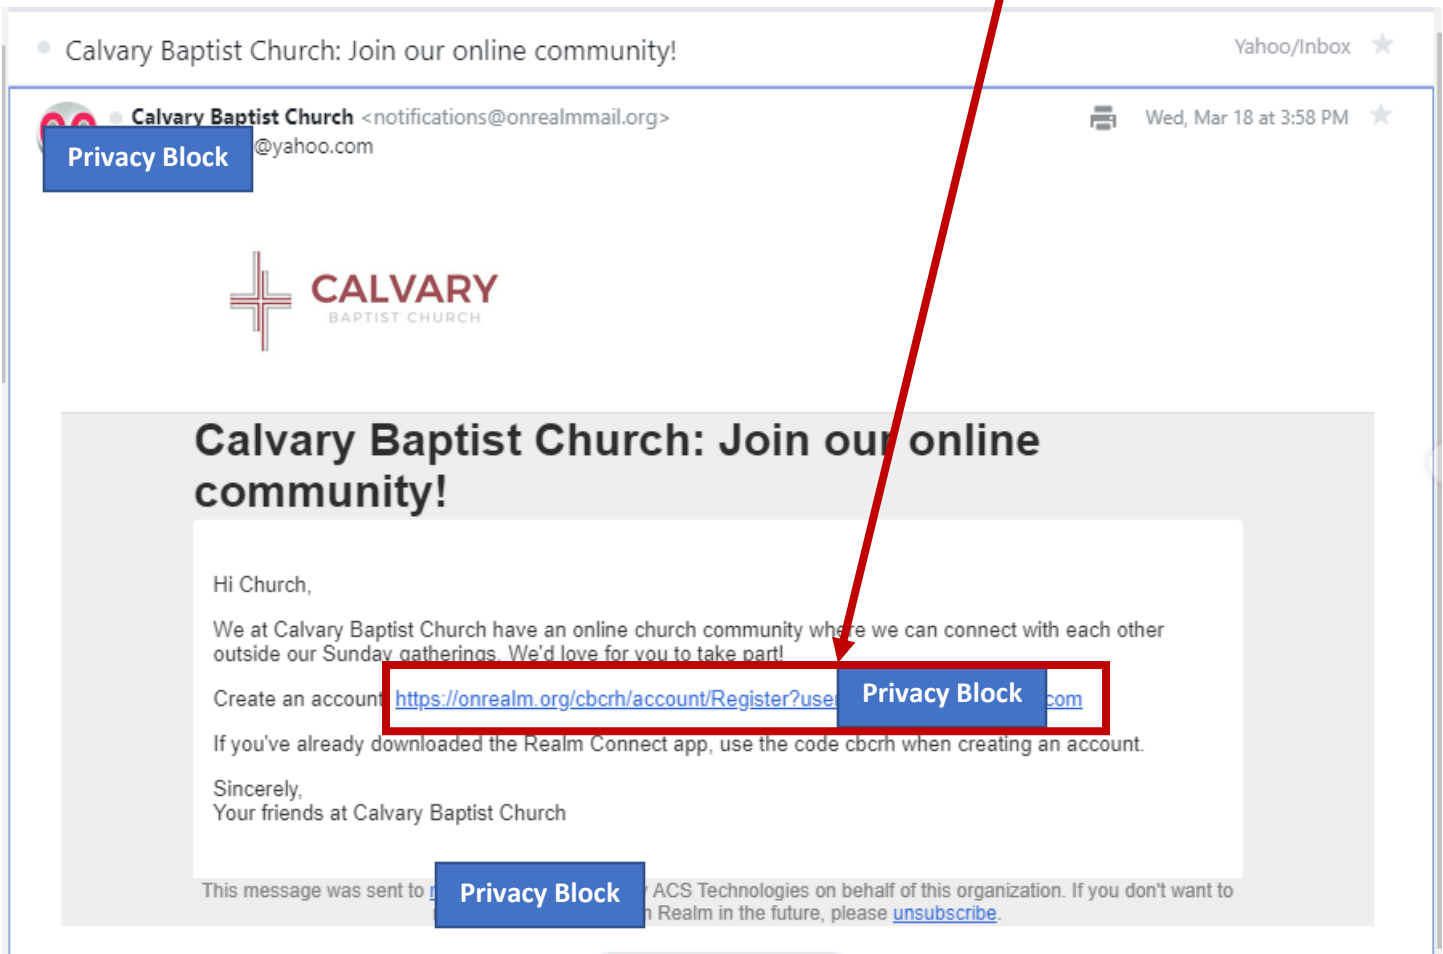

Signing Up for Realm Connect Access

**PLEASE NOTE: THIS TOOL IS ONLY AVAILABLE FOR USE BY
ACTIVE MEMBERS OF CALVARY BAPTIST CHURCH.**

**Check your email for a message from
Calvary Baptist Church, with a subject line of
“Calvary Baptist Church: Join our online community.”
(*This must be the email address Calvary has on file for you.)**

Signing Up for Realm Connect Access

Open the email message and click the link to create your account.

Signing Up for Realm Connect Access

The Registration Page will launch and display in your Internet Browser Window.