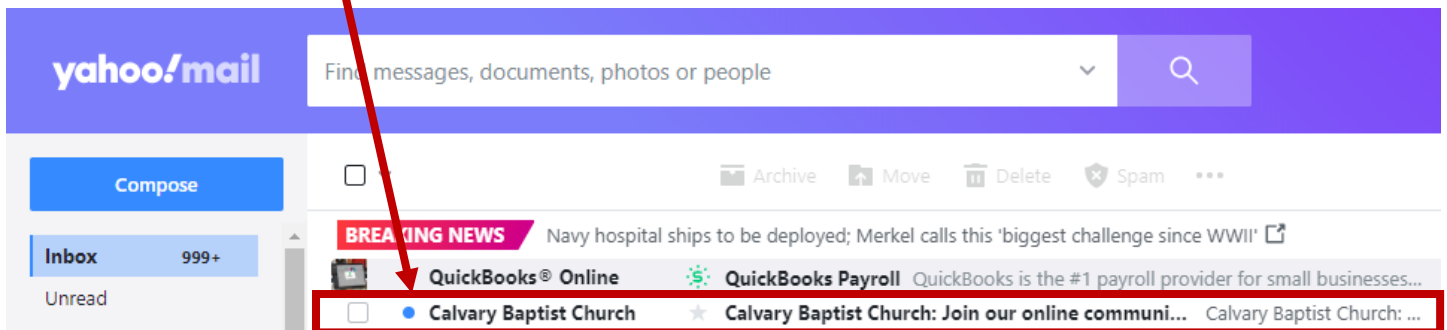

Signing Up for Realm Connect Access

**PLEASE NOTE: THIS TOOL IS ONLY AVAILABLE FOR USE BY
ACTIVE MEMBERS OF CALVARY BAPTIST CHURCH.**

**Check your email for a message from
Calvary Baptist Church, with a subject line of
“Calvary Baptist Church: Join our online community.”
(*This must be the email address Calvary has on file for you.)**

Signing Up for Realm Connect Access

Open the email message and click the link to create your account.

Signing Up for Realm Connect Access

The Registration Page will launch and display in your Internet Browser Window.