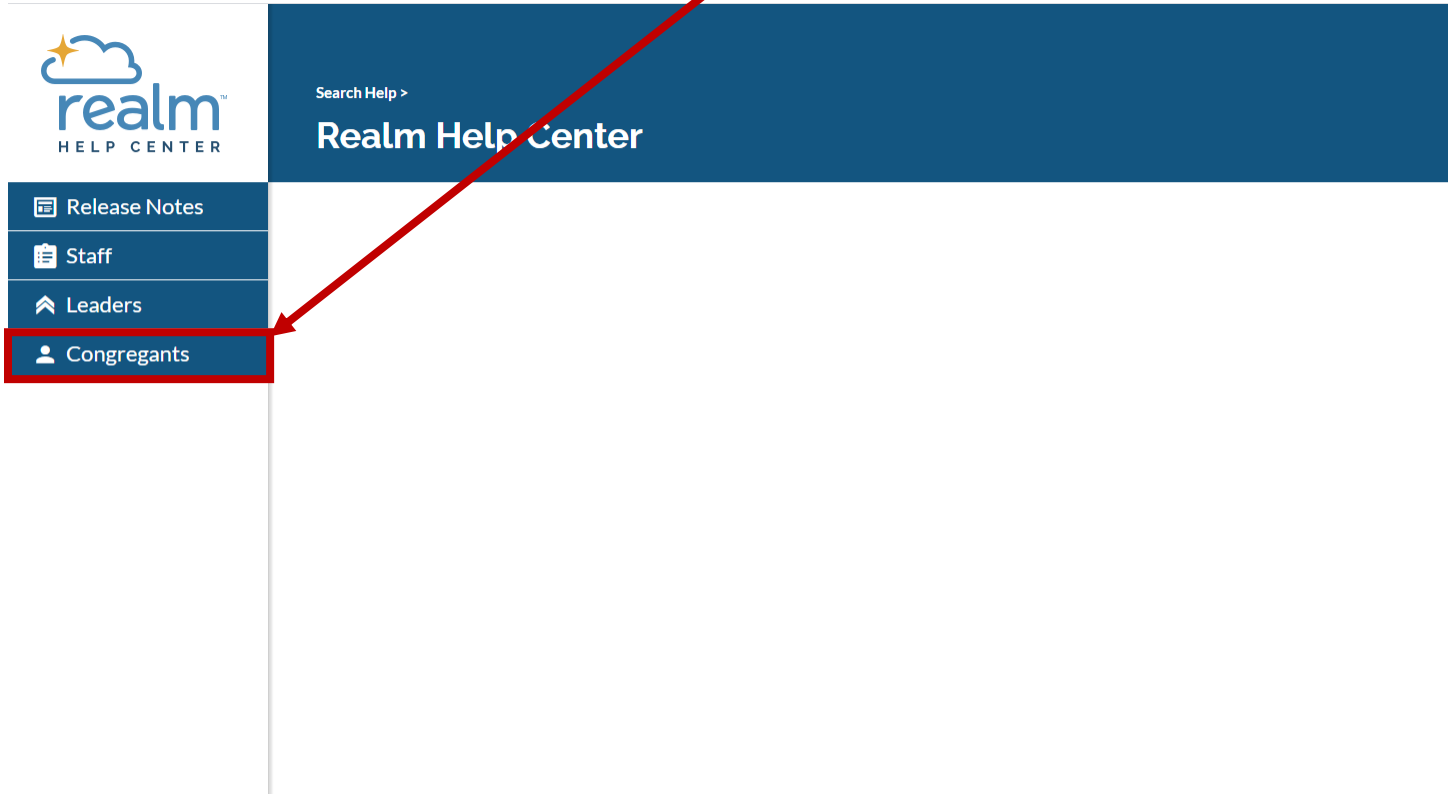

Signing Up for Realm Connect Access

**The Realm Help Center will display.
Click the Congregants button.**